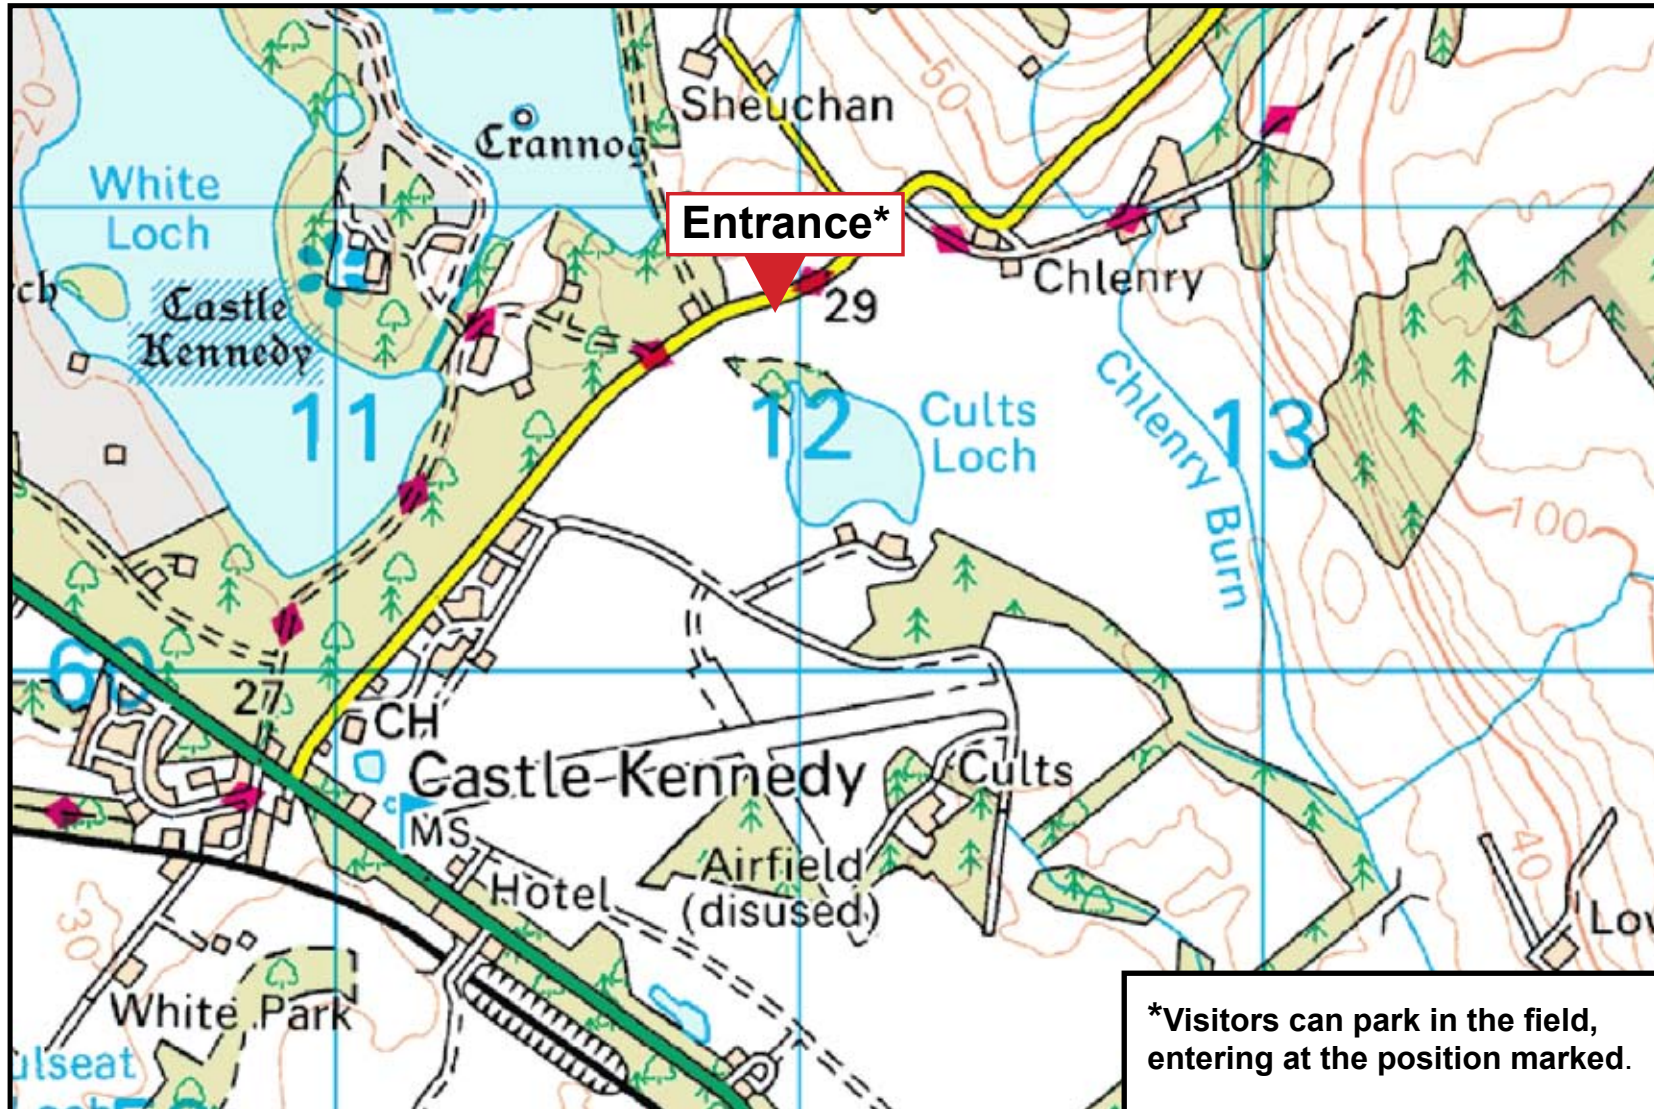

How to get to the Open Day

Date and Time:
Saturday 5th September
2pm to 5pm

***Visitors can park in the field, entering at the position marked.**

Reproduced from the Ordnance Survey 1:50000 scale map with the permission of the Controller of Her Majesty's Stationary Officer. Crown copyright. AOC Archaeology Group, Edgefield Industrial Estate, Loanhead, Midlothian, EH 20 9SY. OS Licence no. 100023757